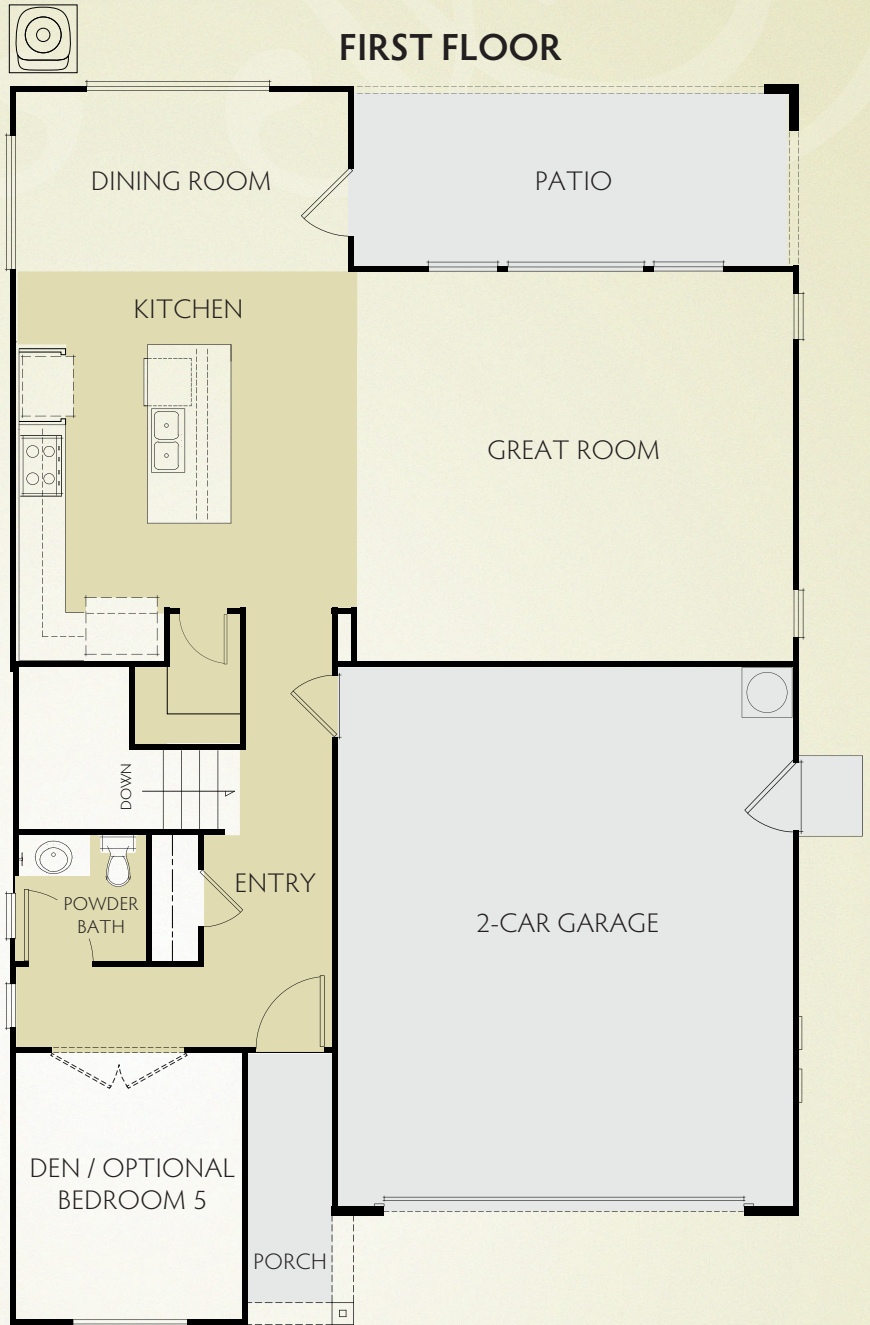

2,440 Square Feet

JB

3-5 BEDROOMS

2.5-3 BATHS

 LUXURY VINYL FLOORING

FIRST FLOOR

OPTIONAL 5TH BED

SECOND FLOOR

OPTIONAL DUAL SINKS

OPTIONAL 4TH BED