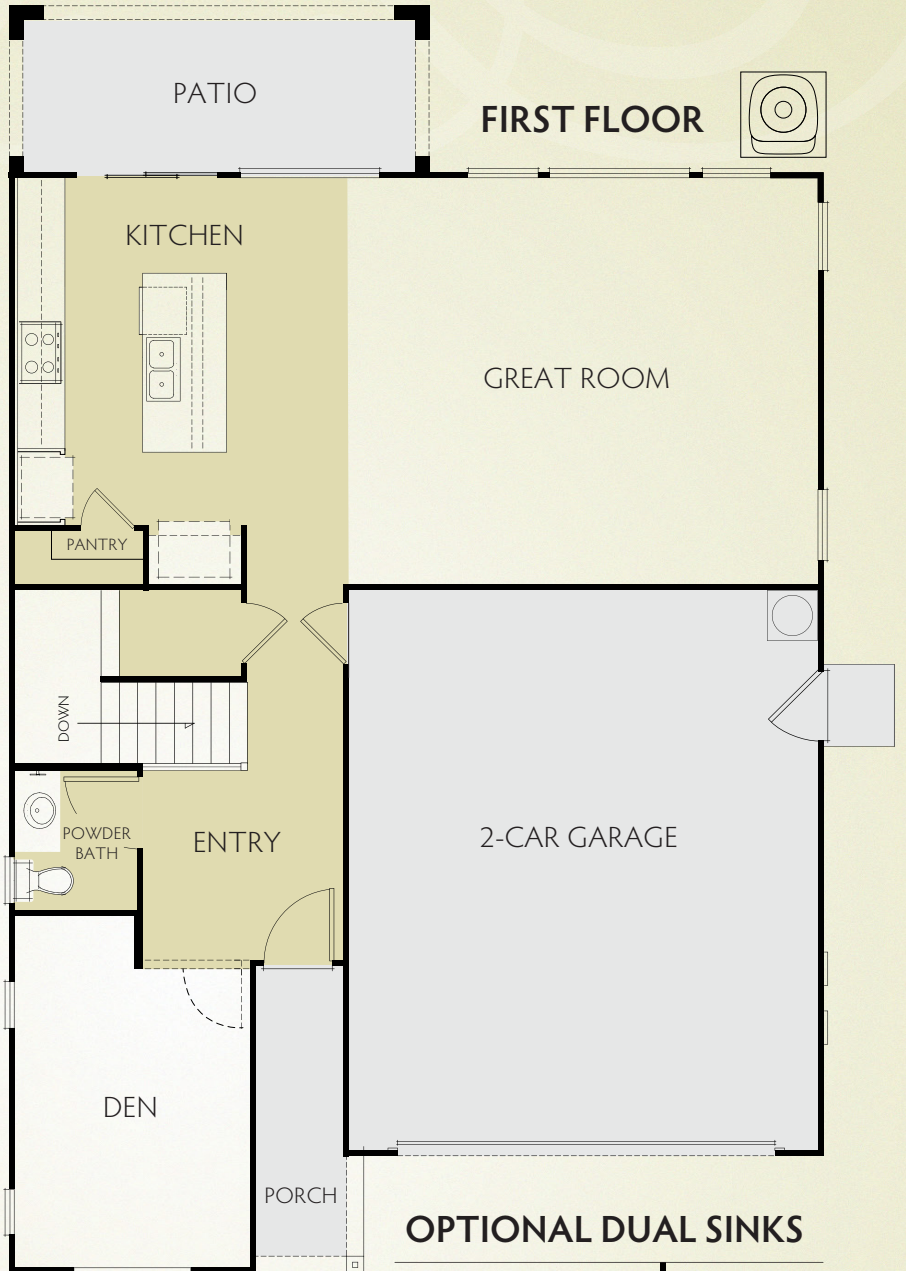

2,250 Square Feet

PALMINA

3-4 BEDROOMS

2.5 BATHS

 LUXURY VINYL FLOORING

OPTIONAL DUAL SINKS

OPTIONAL BEDROOM 4

SECOND FLOOR