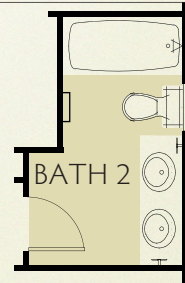

2,250 Square Feet

PALMINA

3-4 BEDROOMS

2.5 BATHS

 LUXURY VINYL FLOORING

OPTIONAL DUAL SINKS

OPTIONAL BEDROOM 4

SECOND FLOOR